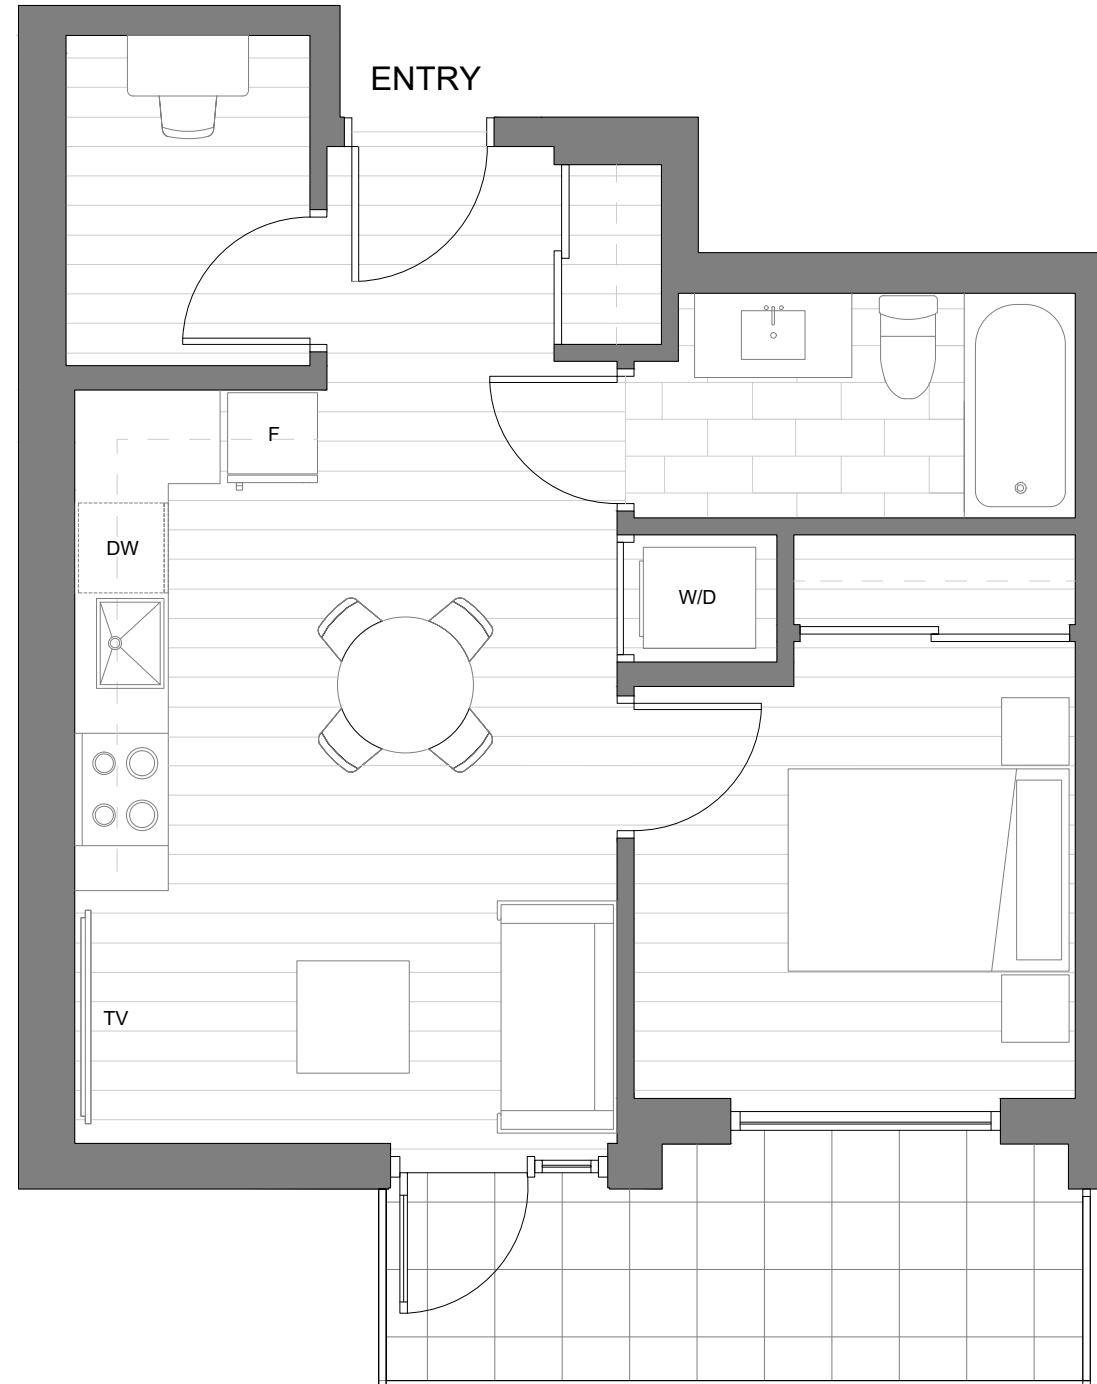

GARDEN 11

B7

1 Bed + 1 Bath + Flex
Interior: 518 Sq Ft | Patio: 75 Sq Ft
Total: 593 Sq Ft

Units 210, 310, 410

Dimensions, sizes, specifications, layouts and materials are approximate and subject to change without notice. Sales and marketing by Real Broker, Jamie Wegner PREC, Leon and Oakwyn Realty Northwest. This is not an offering for sale. Any such offering can only be made with a disclosure statement. E. & O.E