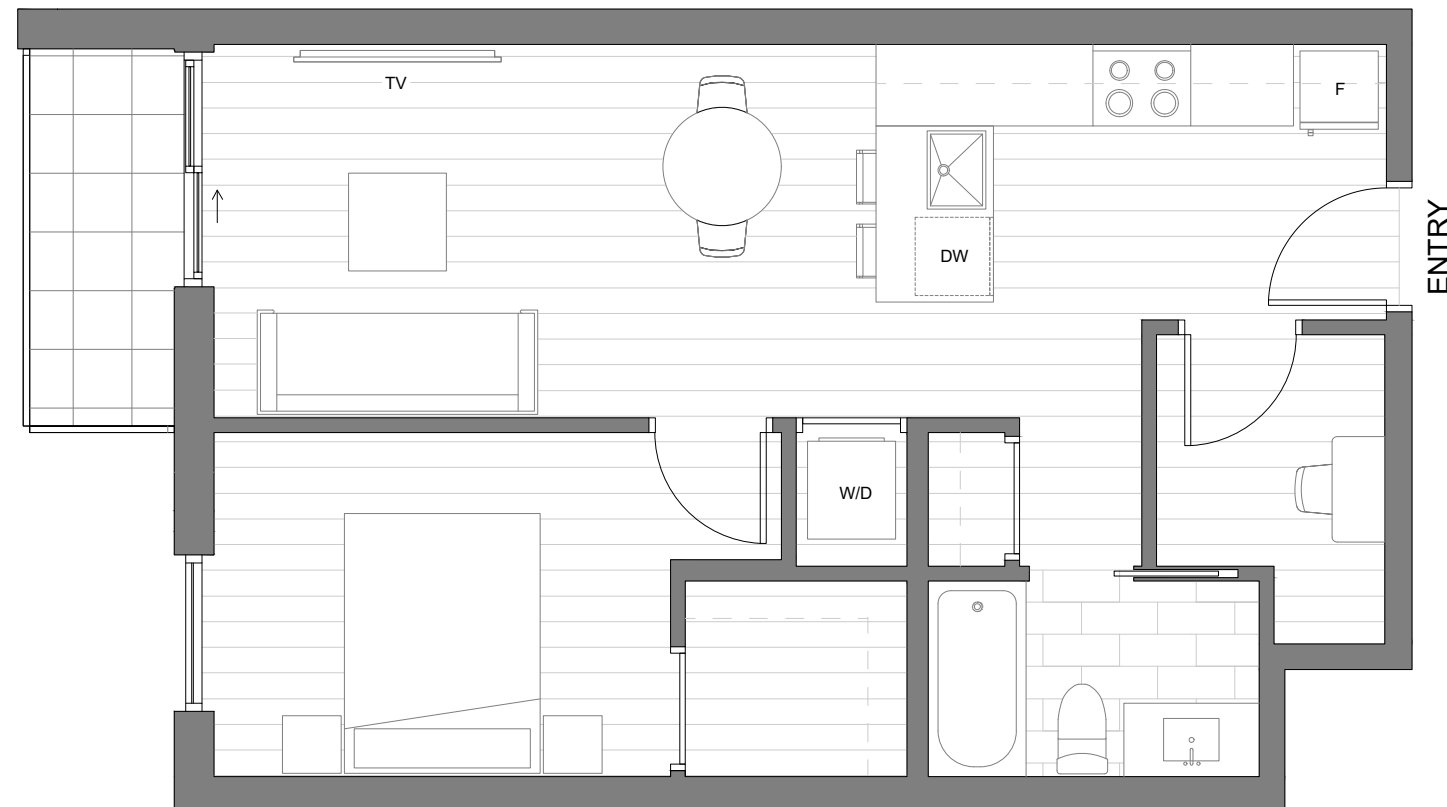

# GARDEN 11

## B5M

1 Bed + 1 Bath + Flex  
Interior: 603 Sq Ft | Patio: 40 Sq Ft  
**Total: 643 Sq Ft**

Units 204, 304, 404

Dimensions, sizes, specifications, layouts and materials are approximate and subject to change without notice. Sales and marketing by Real Broker, Jamie Wegner PREC, Leon and Oakwyn Realty Northwest. This is not an offering for sale. Any such offering can only be made with a disclosure statement. E. & O.E