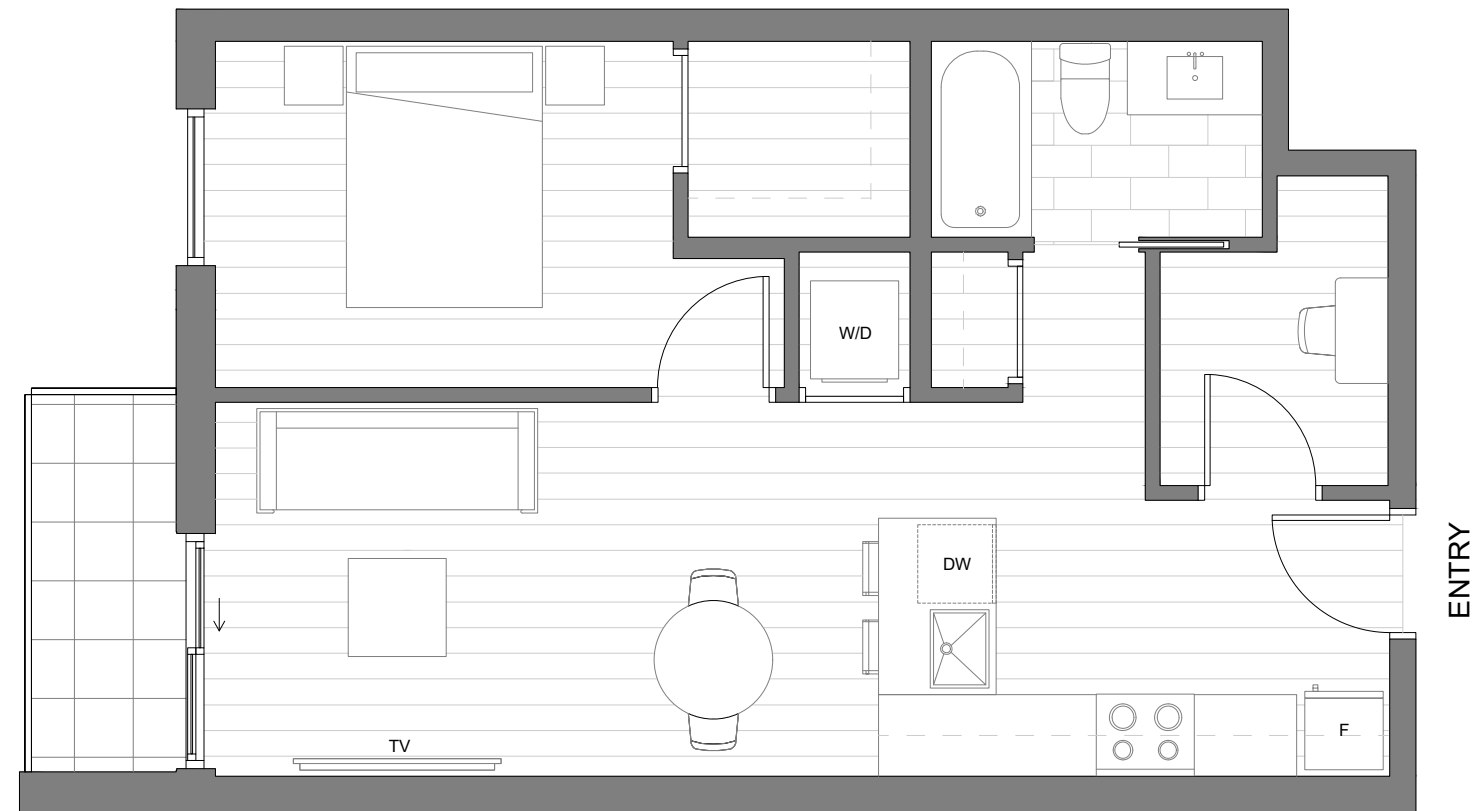

GARDEN 11

B5

1 Bed + 1 Bath + Flex
Interior: 602 Sq Ft | Patio: 40 Sq Ft
Total: 642 Sq Ft

Units 203, 303, 403

Dimensions, sizes, specifications, layouts and materials are approximate and subject to change without notice. Sales and marketing by Real Broker, Jamie Wegner PREC, Leon and Oakwyn Realty Northwest. This is not an offering for sale. Any such offering can only be made with a disclosure statement. E. & O.E