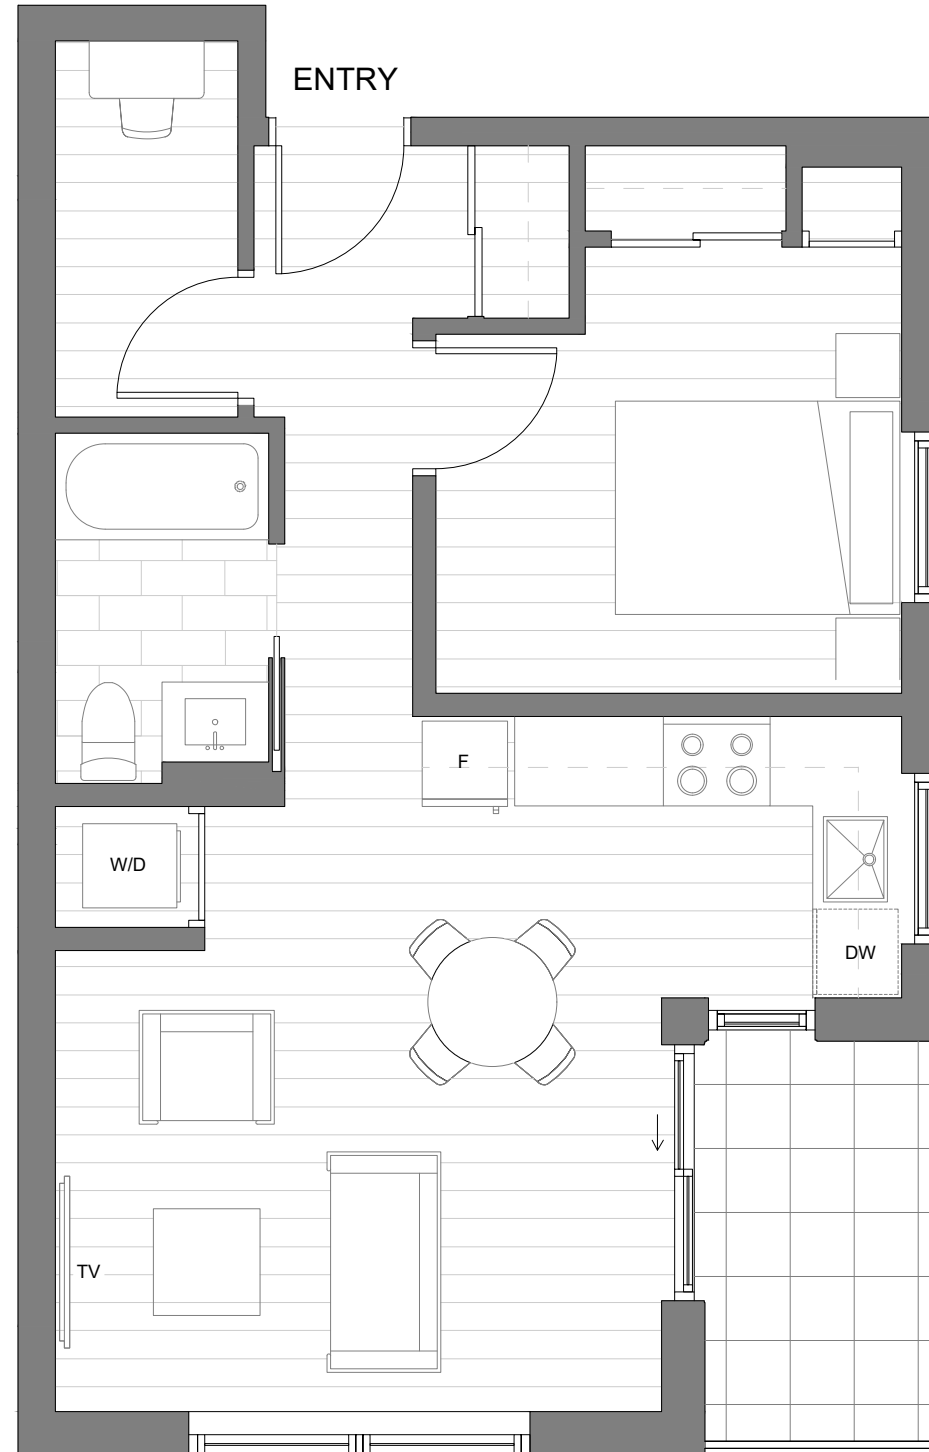

# GARDEN 11

## B4

1 Bed + 1 Bath + Flex  
Interior: 618 Sq Ft | Patio: 55 Sq Ft  
**Total: 673 Sq Ft**

Units 201, 301, 401

Dimensions, sizes, specifications, layouts and materials are approximate and subject to change without notice. Sales and marketing by Real Broker, Jamie Wegner PREC, Leon and Oakwyn Realty Northwest. This is not an offering for sale. Any such offering can only be made with a disclosure statement. E. & O.E