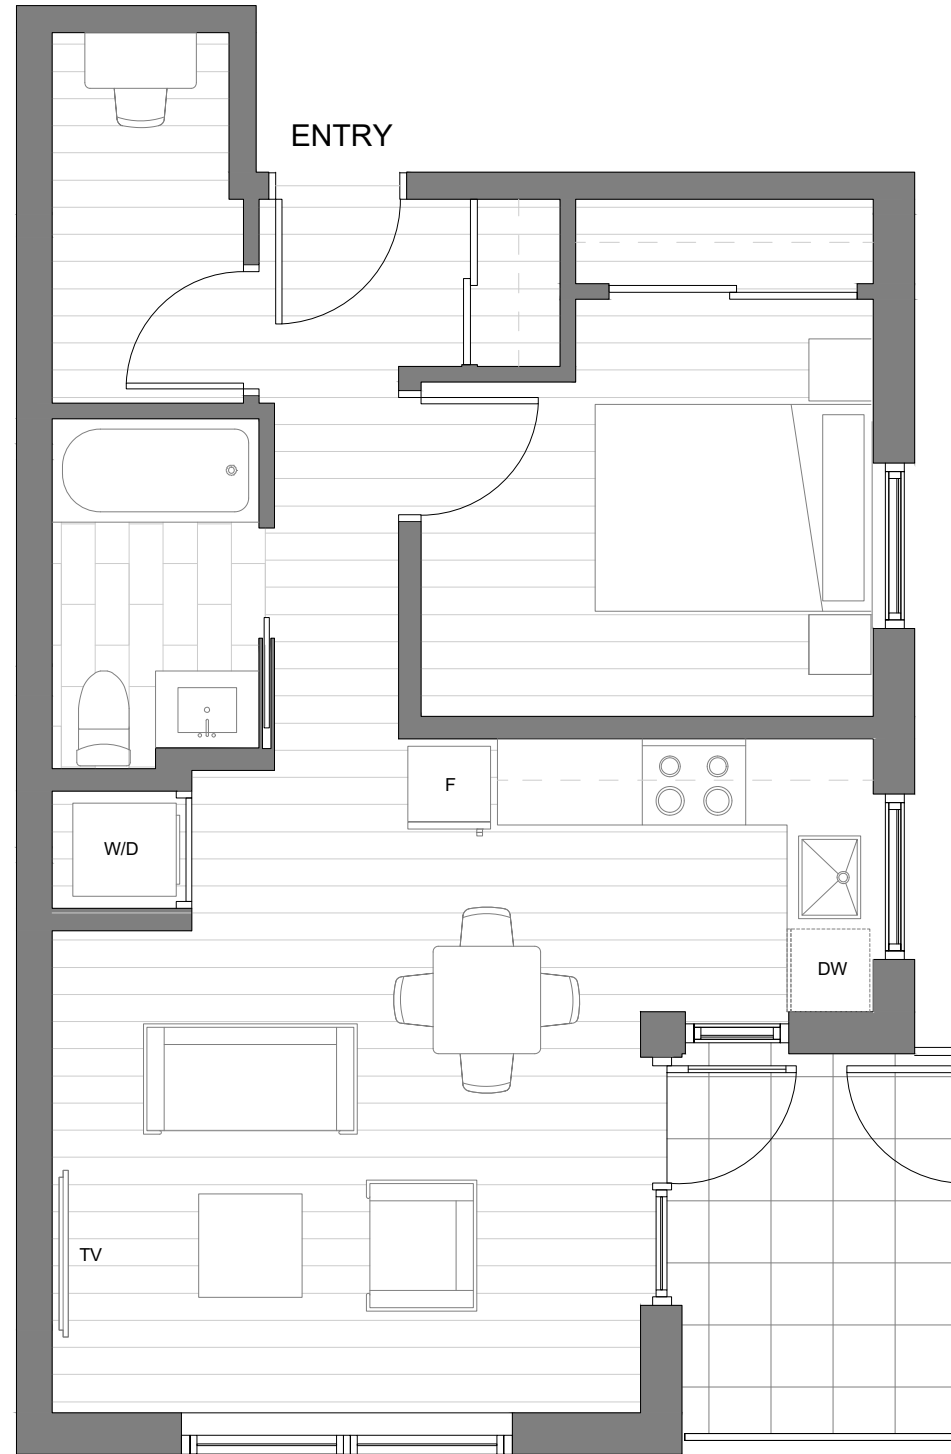

GARDEN 11

B3

1 Bed + 1 Bath + Flex
Interior: 619 Sq Ft | Patio: 61 Sq Ft
Total: 680 Sq Ft

Unit 108

Dimensions, sizes, specifications, layouts and materials are approximate and subject to change without notice. Sales and marketing by Real Broker, Jamie Wegner PREC, Leon and Oakwyn Realty Northwest. This is not an offering for sale. Any such offering can only be made with a disclosure statement. E. & O.E