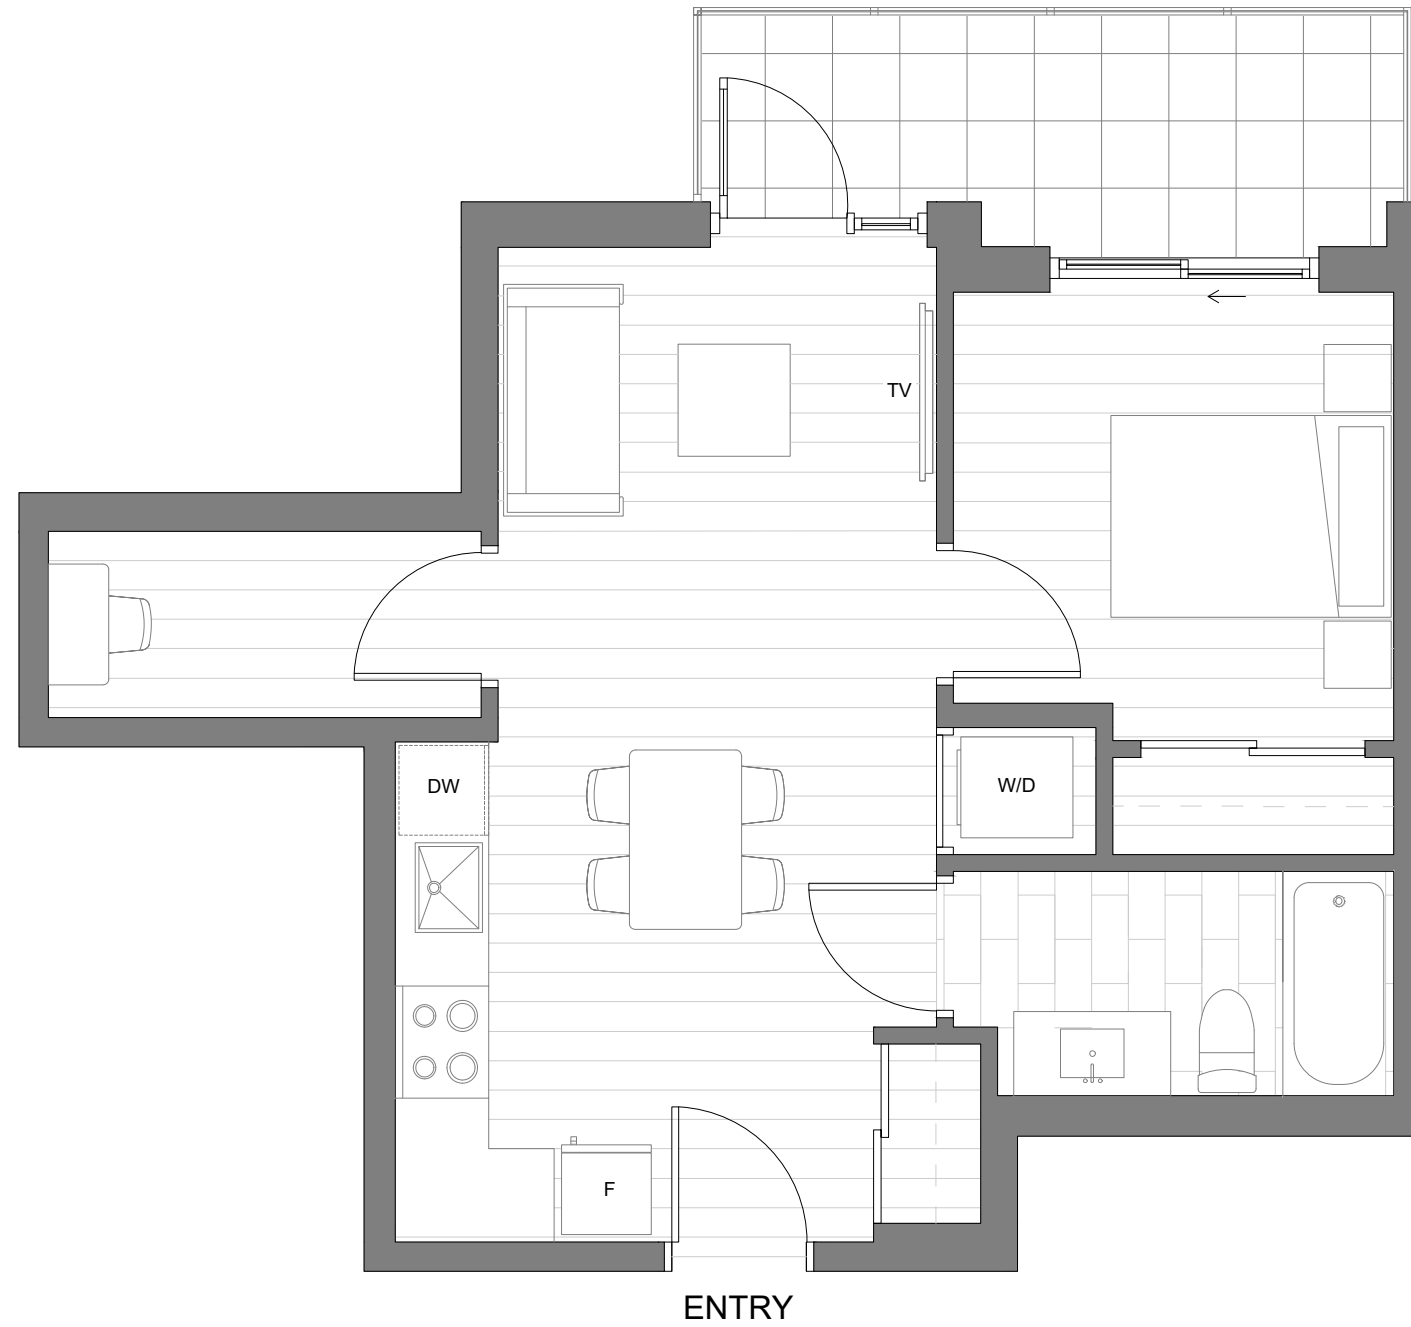

GARDEN 11

B2 1 Bed + 1 Bath + Flex
Interior: 522 Sq Ft | Patio: 74 Sq Ft
Total: 596 Sq Ft

Unit 104

Dimensions, sizes, specifications, layouts and materials are approximate and subject to change without notice. Sales and marketing by Real Broker, Jamie Wegner PREC, Leon and Oakwyn Realty Northwest. This is not an offering for sale. Any such offering can only be made with a disclosure statement. E. & O.E