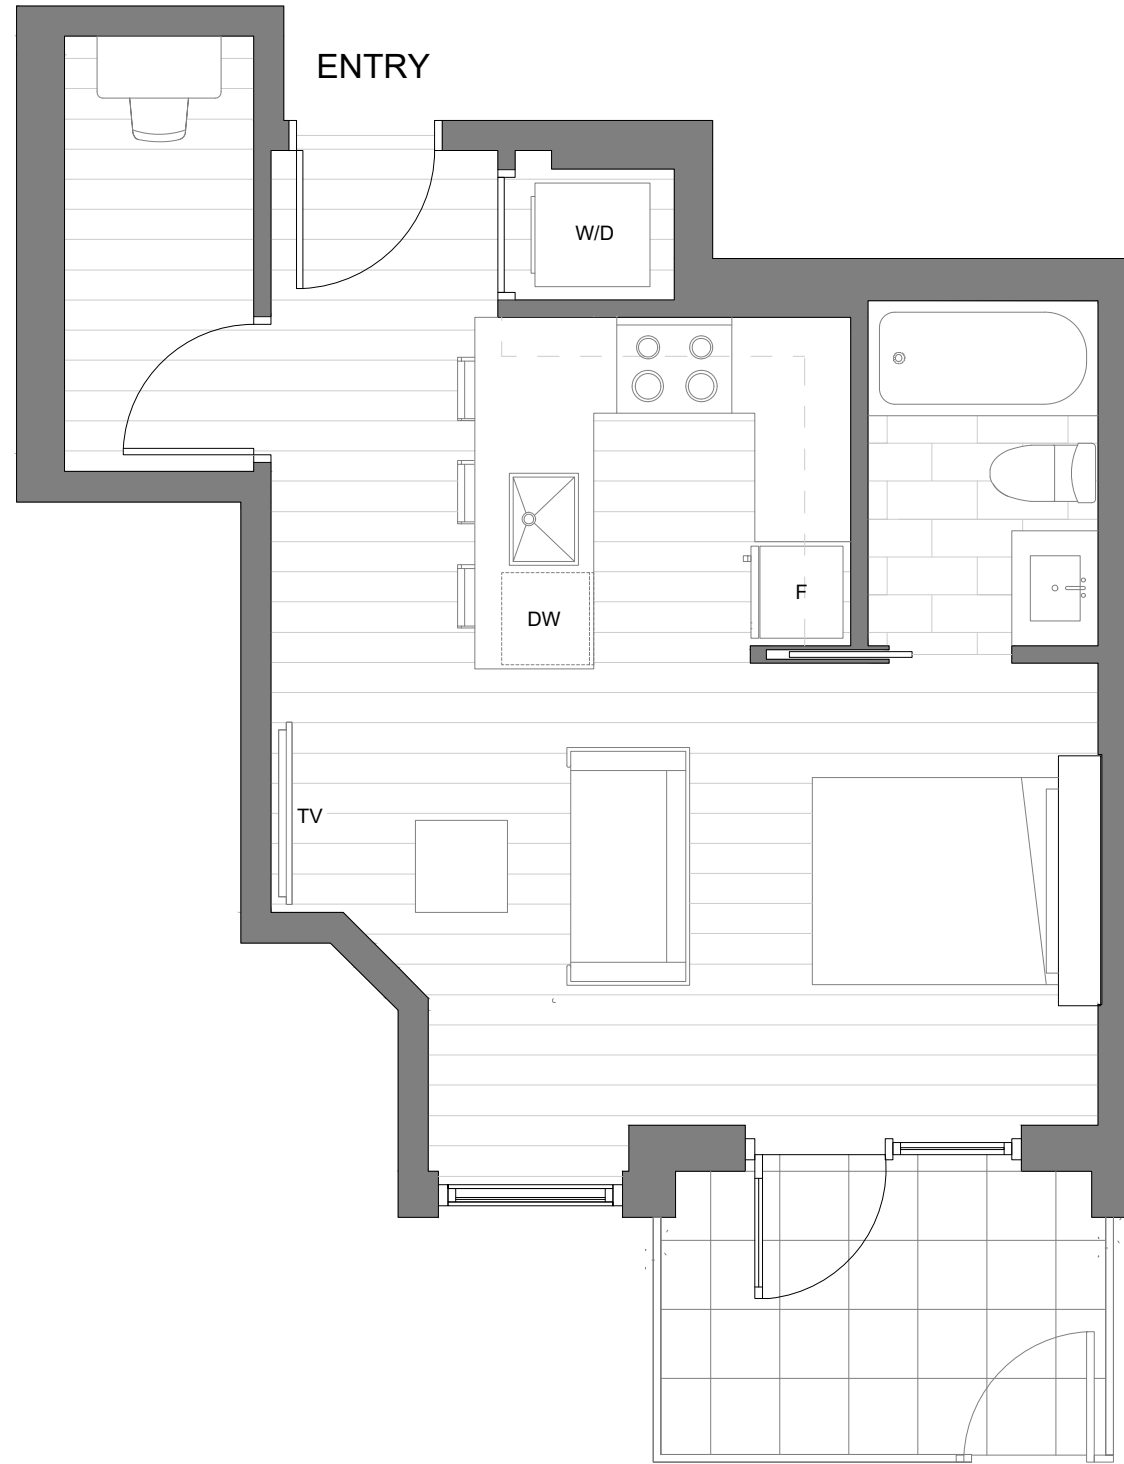

GARDEN 11

A2

Studio+ 1 Bath + Flex
Interior: 427 Sq Ft | Patio: 58 Sq Ft
Total: 485 Sq Ft

Unit 107

Dimensions, sizes, specifications, layouts and materials are approximate and subject to change without notice. Sales and marketing by Real Broker, Jamie Wegner PREC, Leon and Oakwyn Realty Northwest. This is not an offering for sale. Any such offering can only be made with a disclosure statement. E. & O.E