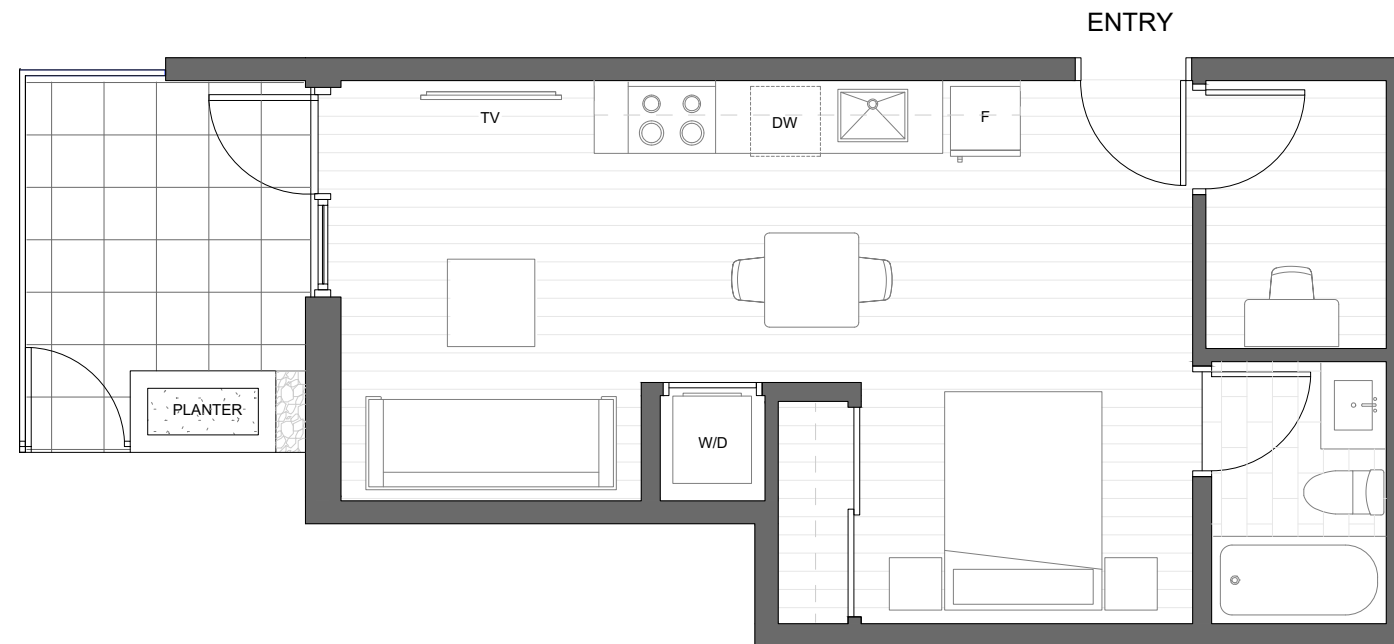

# GARDEN 11

**A1** Studio + 1 Bath + Flex  
Interior: 466 Sq Ft | Patio: 81 Sq Ft  
**Total: 547 Sq Ft**

Unit 101

Dimensions, sizes, specifications, layouts and materials are approximate and subject to change without notice. Sales and marketing by Real Broker, Jamie Wegner PREC, Leon and Oakwyn Realty Northwest. This is not an offering for sale. Any such offering can only be made with a disclosure statement. E. & O.E